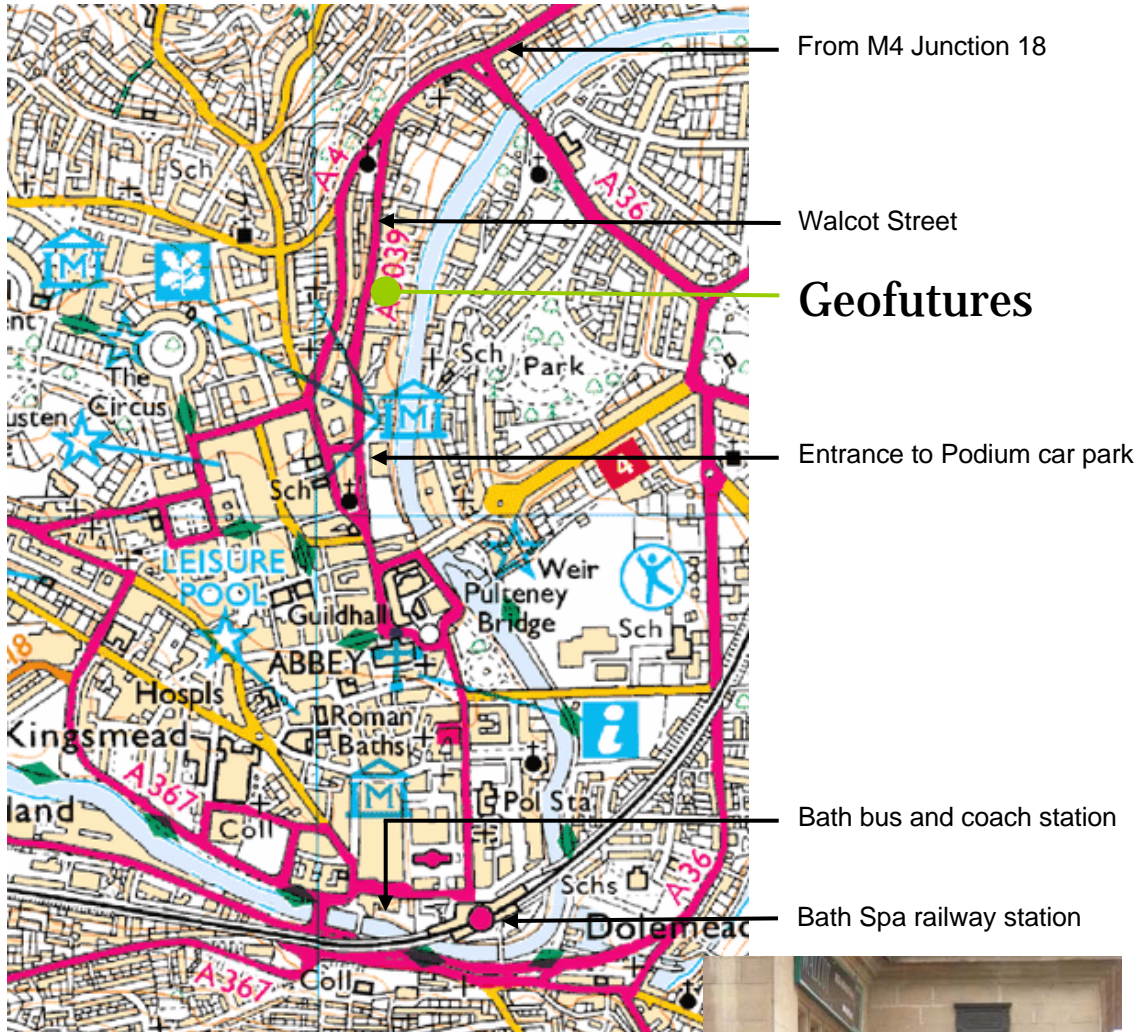

Geofutures

Directions to 108 Walcot Street, Bath BA1 5BG

Problems finding us? Please call 01225 320050

From M4 Junction 18, follow A46 Bath and then A4 Bath. At the junction with the A36 go straight on, A4 city centre. At the next mini-roundabout take a left onto Walcot Street. We are approx 250m downhill on the left. Please note there is on-street meter parking or the Podium car park a further 200m down Walcot St on the left.

From the rail and bus stations, walk straight up Manvers St to the Abbey then bear left around the Guildhall. Walk straight on past Waitrose onto Walcot St keeping the church on your left. We are approx 300m further up on your right.