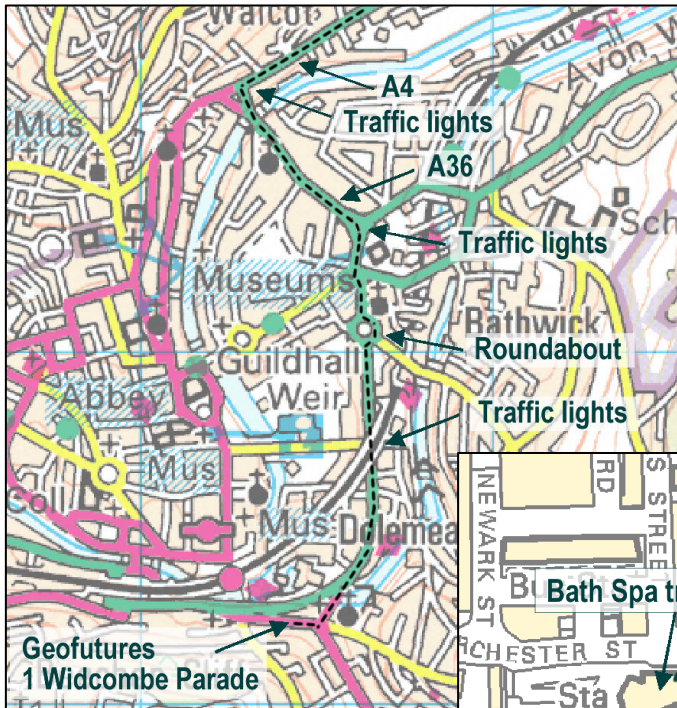

Directions to Geofutures

1 Widcombe Parade, Bath, BA2 4JT

01225 788870

Travelling from the motorway:

- Leave M4 at Junction 18
- Follow A46 to Bath
- Enter Bath via A4
- Left at traffic lights along A36
- Right at traffic lights
- Straight over at roundabout
- Straight over at traffic lights
- Follow road till it becomes Widcombe Parade (small row of shops/offices)
- See below for access to office

Parking at the office (by prearrangement only):

- From A36 go round corner onto Widcombe Parade
- Take first left after pedestrian crossing up Millbrook Place
- Take next right
- Drive to very end of track and park
- Office final building on the right

Travelling from the train station:

- Come out of station
- Turn right
- Go under bridge (taxis parked here)
- Through car park and over footbridge
- Cross road and go up steps
- Cross road and turn left
- Office first building on the right