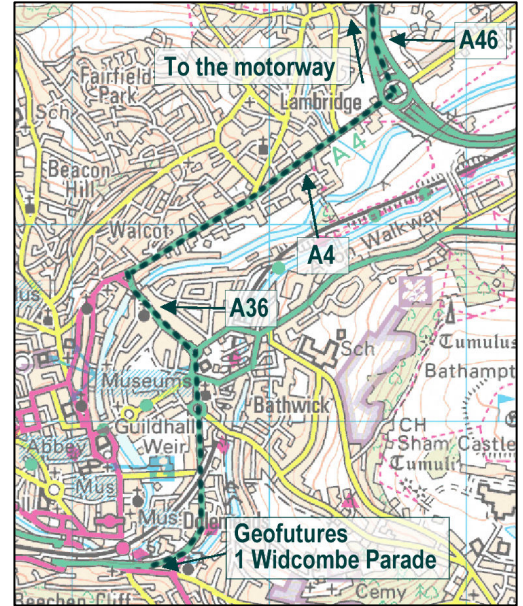

Directions to Geofutures

1 Widcombe Parade, Bath, BA2 4JT

01225 788870

Travelling from the motorway:

- Leave M4 at Junction 18
- Follow A46 to Bath
- Enter Bath via A4
- Left at traffic lights along A36
- Right at traffic lights
- Straight over at roundabout
- Straight over at traffic lights
- Follow road till it becomes Widcombe Parade (small row of shops/offices)
- See below for access to office

Parking at the office (by prearrangement only):

- From A36 go round corner onto Widcombe Parade
- Take first left after pedestrian crossing up Millbrook Place
- Take next right
- Drive to very end of track and park
- Office final building on the right

Travelling from the train station:

- Come out of station
- Turn right
- Go under bridge (taxis parked here)
- Through car park and over footbridge
- Cross road and go up steps
- Cross road and turn left
- Office first building on the right